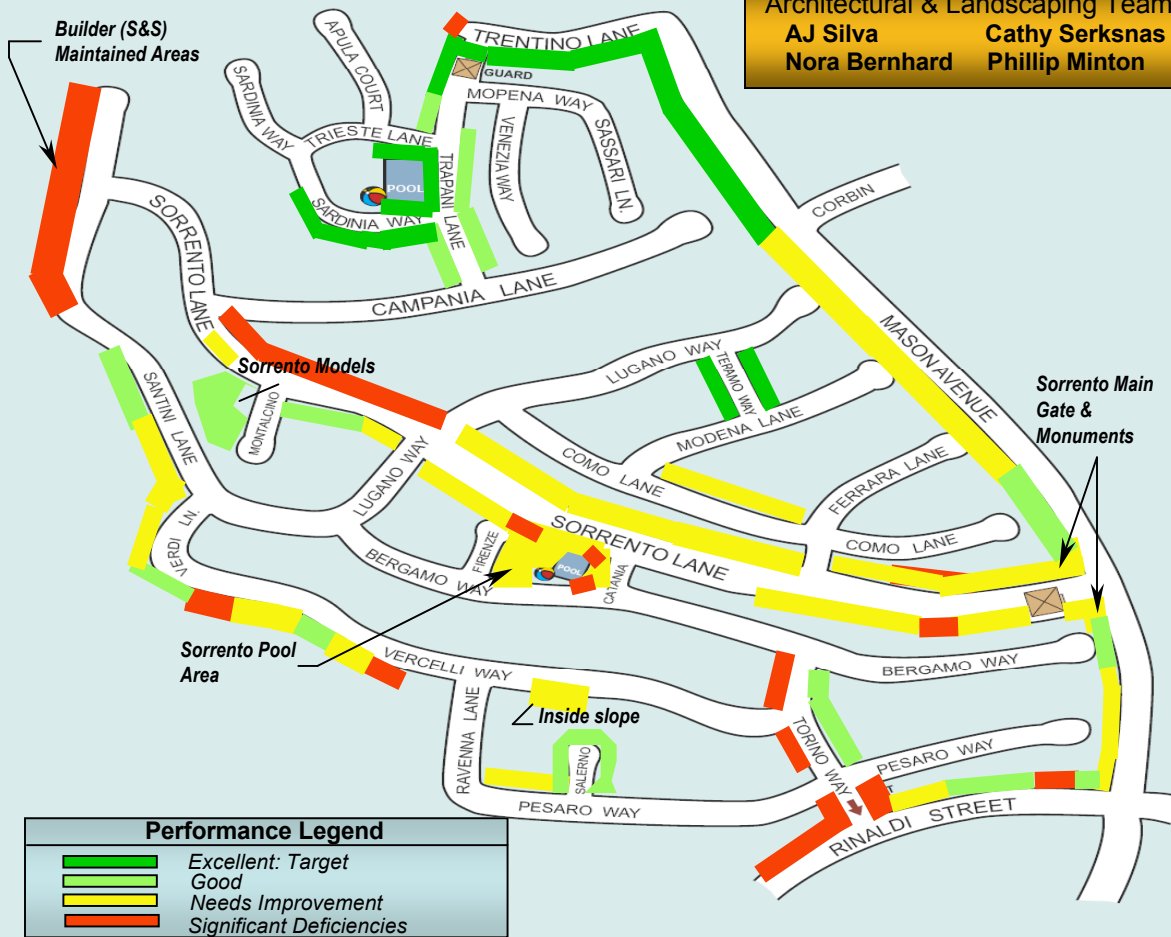

SORRENTO

at Porter Ranch

Architectural & Landscaping Team:
AJ Silva **Cathy Serksnas**
Nora Bernhard **Phillip Minton**

Sorrento HOA Landscaping Performance Audit: October 2008